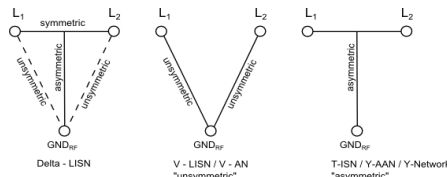

Schwarzbeck

Schwarzbeck Mess Elektronik, manufactures products related to EMC measurements, antennas, LISN, near-field probes, Helmholtz coils, and much more!

<http://www.reliantemc.com/>